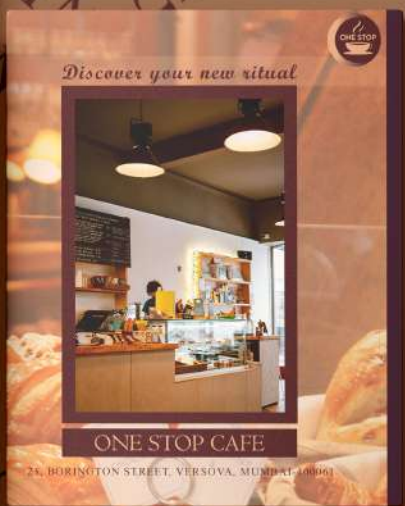

SAKSHI SINGH

SAKSHI SINGH

Your Coffee
Just found it's
Better half

Caramel Hazelnut Pastry

23, BORINGTON STREET, VERSOVA, MUMBAI-400061

All in one Bite

Soft

Nutty

Crunchy

Discover your new ritual

ONE STOP CAFE

23, BORINGTON STREET, VERSOVA, MUMBAI-400061

**Your Coffee
Just found it's
Better half**

Caramel Hazelnut Pastry

25, BORINGTON STREET, VERSOVA, MUMBAI-400061

All in one Bite

Soft → Nutty
Crunchy

Crafted for your Savoury Plate

Discover your new ritual

ONE STOP CAFE

25, BORINGTON STREET, VERSOVA, MUMBAI-400061